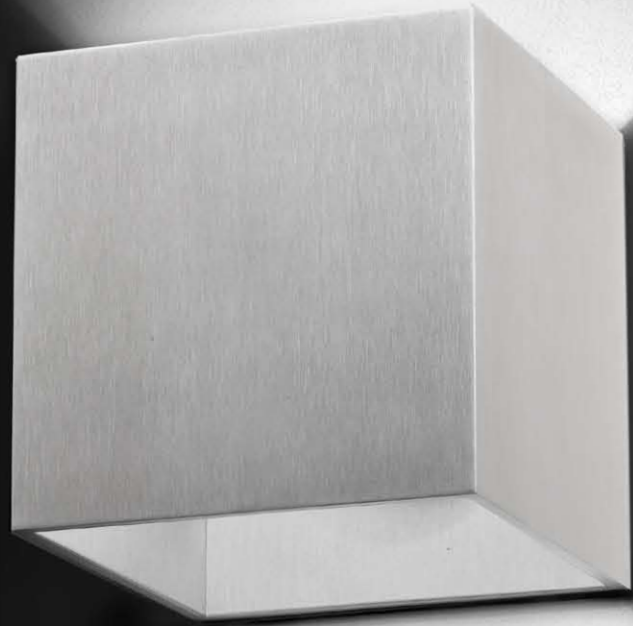

B L I G H T E D

enjoy the difference

CUBIQ

CUBIQ W1

- 1 Cubiq W1 polished + Glass cover (up & down)
- 2 Cubiq W1 white + Glass cover (down)
- 3 Cubiq W1 black + Glass cover (up) + Groove cover (down)
- 4 Cubiq W1 grey + Glass cover (up)
- 5 Cubiq W1 white (open)

Cubiq W1 100 x 100 x 100 mm (l x w x h)

QT14 25 - 40 - 60 - 75 W/220-230V G9 (with cover max 60 W)

www.b-lighted.com