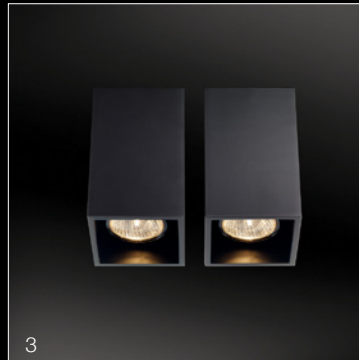

# PURE 2

Pure 1/125 75 x 75 x 125 mm (l x w x h)  
Pure 1/100 75 x 75 x 100 mm (l x w x h)  
Pure 1/75 75 x 75 x 75 mm (l x w x h)

Max 50 W/220-240V GU10  
Max 50 W/12V GU5.3 coolfit

Pure 2/125 145 x 75 x 125 mm (l x w x h)  
Pure 2/100 145 x 75 x 100 mm (l x w x h)  
Pure 2/75 145 x 75 x 75 mm (l x w x h)

# Compositions

- 1 Pure 1/100 + Pure 2/100 polished/black
- 2 Pure 1/75 brushed (3x)
- 3 Pure 1/125 black (2x)
- 4 Pure 2/75 white (2x)