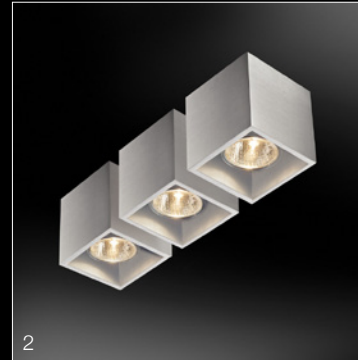

# PURE 2

Pure 1/125 75 x 75 x 125 mm (l x w x h)  
Pure 1/100 75 x 75 x 100 mm (l x w x h)  
Pure 1/75 75 x 75 x 75 mm (l x w x h)

Max 50 W/220-240V GU10  
Max 50 W/12V GU5.3 coolfit

Pure 2/125 145 x 75 x 125 mm (l x w x h)  
Pure 2/100 145 x 75 x 100 mm (l x w x h)  
Pure 2/75 145 x 75 x 75 mm (l x w x h)

# Compositions

- 1 Pure 1/100 + Pure 2/100 polished/black
- 2 Pure 1/75 brushed (3x)
- 3 Pure 1/125 black (2x)
- 4 Pure 2/75 white (2x)